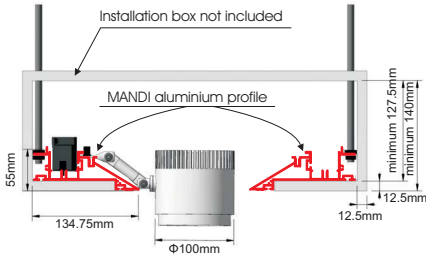

MANDI

Aluminium Profile

Aluminium Profiles

- MANDI aluminium profile system
- Corner and line extensions available.

Image	Code	Description	Length	Design-Detail
	PRF.055 PRF.064 PRF.059	MANDI alum.prof. / Anodized MANDI alum.prof. / Anodized Black MANDI alum.prof. / Non-Anodized	2m 2m 2m	
	PRF.066 PRF.067	MANDI CORNER INTERNAL SET 90° BLACK MANDI CORNER EXTERNAL SET 90° BLACK		
	PRF.068	MANDI CORNER U TYPE SET BLACK		
	CAP.100	END CAP		
	ACC.100	BASE FOR LED DRIVER		
	ACC.056	EXTENSION LINE		
	ACC.057	90° CORNER EXTENSION		
	ACC.084	90° CORNER SIDE EXTENSION		