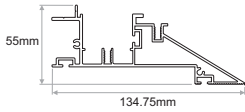

MANDI

Aluminium Profile

Aluminium Profiles

- MANDI aluminium profile system
- Corner and line extensions available.

Image	Code	Description	Length	Design-Detail
	PRF.055 PRF.064 PRF.059	MANDI alum.prof. / Anodized MANDI alum.prof. / Anodized Black MANDI alum.prof. / Non-Anodized	2m 2m 2m	
	PRF.066 PRF.067	MANDI CORNER INTERNAL SET 90° BLACK MANDI CORNER EXTERNAL SET 90° BLACK		
	PRF.068	MANDI CORNER U TYPE SET BLACK		
	CAP.100	END CAP		
	ACC.100	BASE FOR LED DRIVER		
	ACC.056	EXTENSION LINE		
	ACC.057	90° CORNER EXTENSION		
	ACC.084	90° CORNER SIDE EXTENSION		